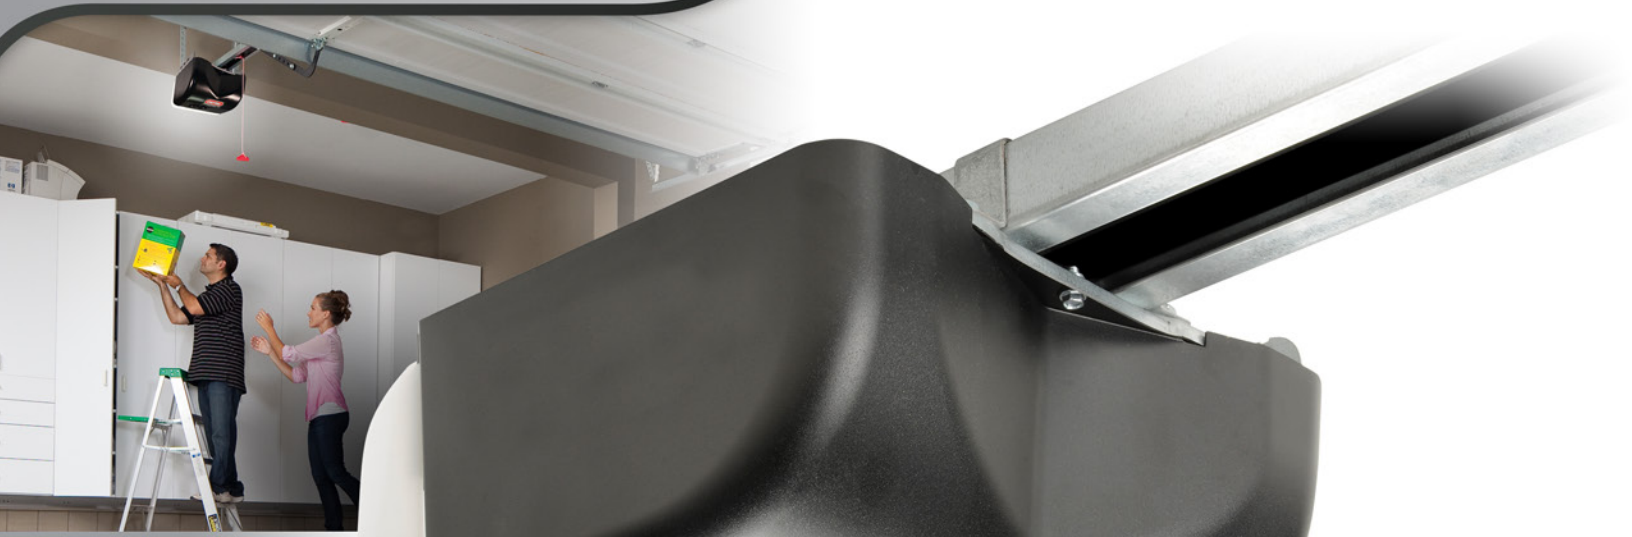

MODEL 2028

Belt or Chain Drive
Garage Door Opener

PROFESSIONAL LINE

Highlights

- **Durable Performance** – The DC motor provides quiet yet strong performance with an opening speed of 7.0" per second* for residential sectional garage doors up to 8' high.
- **Soft Start & Stop Control** – DC technology allows your door to begin and end its movement smoothly instead of abruptly whenever you operate it, creating less noise and less wear on the door.
- **Dependability** – The quality built into a Model 2028 is backed by a 10-Year Limited Warranty for the motor and 15-Year for the belt drive rail (5-Year for chain drive rail).[‡]
- **Smart Illumination Lighting** – The light bulb is positioned toward the inside of the garage instead of on the door for light where you need it most.
- **GenieSense™ Monitoring** – Automatic force profiling and diagnostic technology improves safety by stopping operation when significant changes occur.

THE GENIE STORY: Genie has a rich history in developing garage door openers that feature reliability, strength, safety, security, and convenience. Since 1954, Genie has produced millions of openers that serve millions of satisfied homeowners every day of every year. Shouldn't you have one in your garage? Genie — The Brand You Trust.

* +/- 0.5 inches per second.

Model 2028/2028H ReliaG® Pro Series